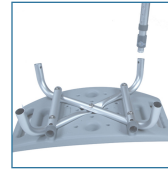

Deluxe Aluminum Shower Chair

HCPCS: E0240

FIGURE A

FIGURE B

FIGURE C

FIGURE D

- Easy, tool-free assembly of back, seat and legs (Figure A - B)
- Aluminum frame is lightweight, durable and corrosion proof
- New pinch-free cover allows for push pins to be depressed without pinching finger
- The audible "click" will be heard when secure (Figure C)
- Legs are height adjustable in 1" increments, and angled with suction-style tips to provide additional stability
- Support collar prevents leg movement and reduces rattle

PRODUCTS	Description
12202KD-4	Bath Seat w/ Back, KD, 4/cs

SPECIFICATIONS	Description
Carton Shipping Weight	29 lbs.
Outside Legs	19.5" (W) x 19.5" (D)
Seat Dimensions	19.25" (W) x 11.5" (D)
Seat Height	15.5" - 19.5"
Warranty	Limited Lifetime
Weight	7 lbs.
Weight Capacity	300 lbs