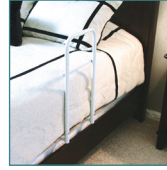

## Home Bed Assist Rail Folding Bed Board Combo

FIGURE A

FIGURE B

FIGURE C

RETAIL BOX

- Assistance for getting in and out of bed
- Can be used on either side of the bed (Figure A)
- Tri-fold bed board for easy portability and storage (Figure B)
- Removable handle
- Easy, quick, no tool assembly
- Comes in two pieces
- Simply slides under the mattress for extra-firm support (Figure C)
- Removable powder coated steel handle enables user to remove when not in use
- Handle with the "Mid Bar", creates grip for any height use
- Retail Packaged

PRODUCTS	Description
15062	1/cs

SPECIFICATIONS	Description
Rail Dimensions	11.5" (W) x 22.5" (H) x 30" (D)
Board Dimensions	26" (L) x 15" (W) x ¾" (H)
Weight Limit	250 lbs.
Warranty	Limited Lifetime