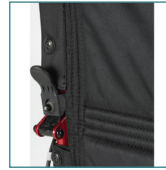

Lightweight Expedition Aluminum Transport Chair With 12" Rear "Flat-Free" Wheels

FIGURE A

FIGURE B

- Weighs only 19 lbs
- Available in blue or red frames
- Folds flat for easy transport (Figure A)
- Handy lever on chair back makes it easy and convenient to fold back down (Figure B)
- Comes with seat belt
- Companion activated wheel locks
- 12" rear "flat-free" wheels

PRODUCTS	Description
EXP19LTBL	Blue, 1/cs
EXP19LTRD	Red, 1/cs

SPECIFICATIONS	Description
Overall Width	22" (open) 10.75" (closed)
Overall height	38"
Seat-To-Floor Height	19"
Back Height	18"
Seat Dimensions	19" (W) x 16" (D)
Overall Length w/Riggings	38"
Weight	19 lbs.
Carton Shipping Weight	24 lbs.
Weight Limit	300 lbs.
Warranty	Limited Lifetime